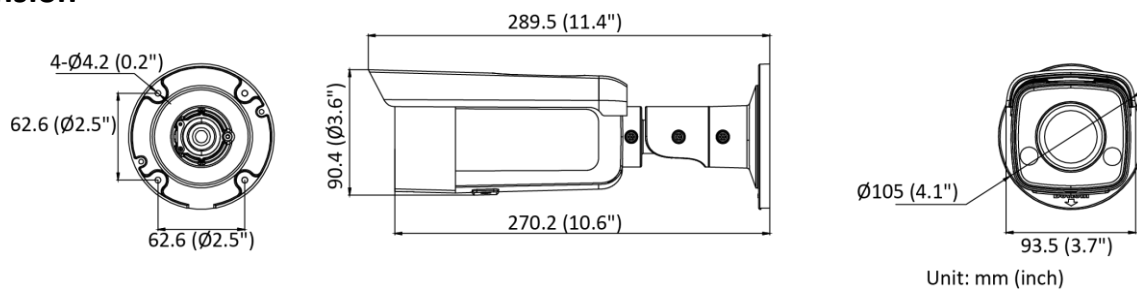

▪ Typical Application

Hikvision products are classified into three levels according to their anti-corrosion performance. Refer to the following description to choose for your using environment.

This model has NO SPECIFIC PROTECTION.

Level	Description
Top-level protection	Hikvision products at this level are equipped for use in areas where professional anti-corrosion protection is a must. Typical application scenarios include coastlines, docks, chemical plants, and more.
Moderate protection	Hikvision products at this level are equipped for use in areas with moderate anti-corrosion demands. Typical application scenarios include coastal areas about 2 kilometers (1.24 miles) away from coastlines, as well as areas affected by acid rain.
No specific protection	Hikvision products at this level are equipped for use in areas where no specific anti-corrosion protection is needed.

▪ Dimension