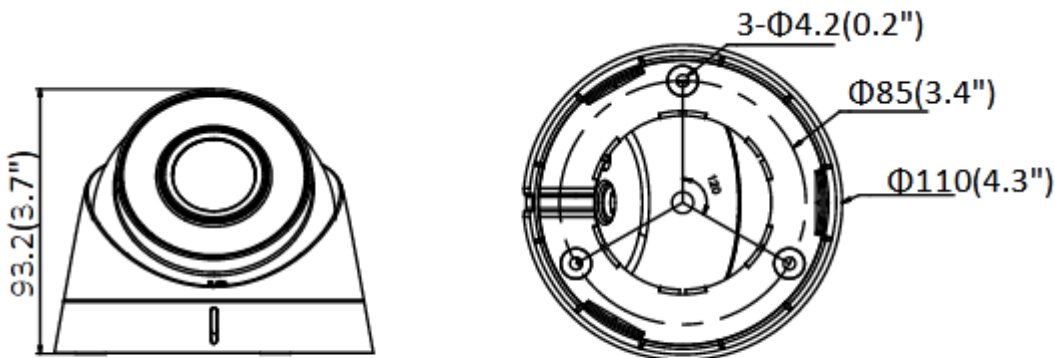

Camera	
WDR	120 dB
Angle Adjustment	Pan: 0° to 360°, tilt: 0°to 75°, rotation:0° to 360°
Lens	
Focal Length	2.8 mm, 4 mm
Aperture	F2.0
Focus	No
FOV	2.8 mm,horizontal FOV 100°, vertical FOV 55°, diagonal FOV 117° 4 mm,horizontal FOV 77°, vertical FOV 42°, diagonal FOV 88°
Lens Mount	M12
IR	
IR Range	Up to 30 m
Wavelength	850nm
Compression Standard	
Video Compression	Main stream:H.265/H.264Sub stream:H.265/H.264/MJPEG
H.264 Type	Baseline Profile/Main Profile/High Profile
H.264+	Main stream supports
H.265 Type	Main Profile
H.265+	Main streamsupports
Video Bit Rate	32Kbps to8Mbps
Smart Feature-set	
Region of Interest	1 fixed region for main stream and sub-stream
Image	
Max. Resolution	2560 × 1440
Main StreamMax. Frame Rate	50Hz: 25fps(2560 × 1440, 2304×1296, 1920× 1080, 1280 × 720) 60Hz: 25fps (2560 × 1440), 30fps (2304×1296, 1920 × 1080, 1280 × 720)
Sub-stream Max. Frame Rate	50Hz: 25fps (640×480, 640×360, 320×240) 60Hz: 30fps (640×480, 640×360,320×240)

Camera	
Ingress Protection	IP67 TVS 2000V lightning protection, surge protection and voltage transient protection
Material	Full Metal
Dimensions	Camera: $\text{Ø}110 \text{ mm} \times 93.2\text{mm}$ (4.3"x3.7") With package: 150mm× 150mm× 141mm(5.9"×5.9" ×5.6")
Weight	Camera: approx. 350g (0.8lb.) With package: approx.610 g (1.3 lb.)

Available Models

DS-2CD2T41-I3(2.8/4 mm)

Dimensions

Unit:mm(inch)

Our Clients