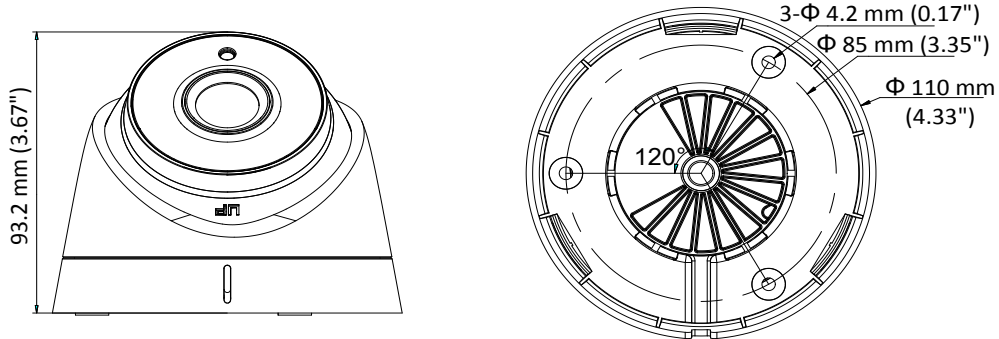

Order Models

DS-2CE56H1T-IT1E

Dimension