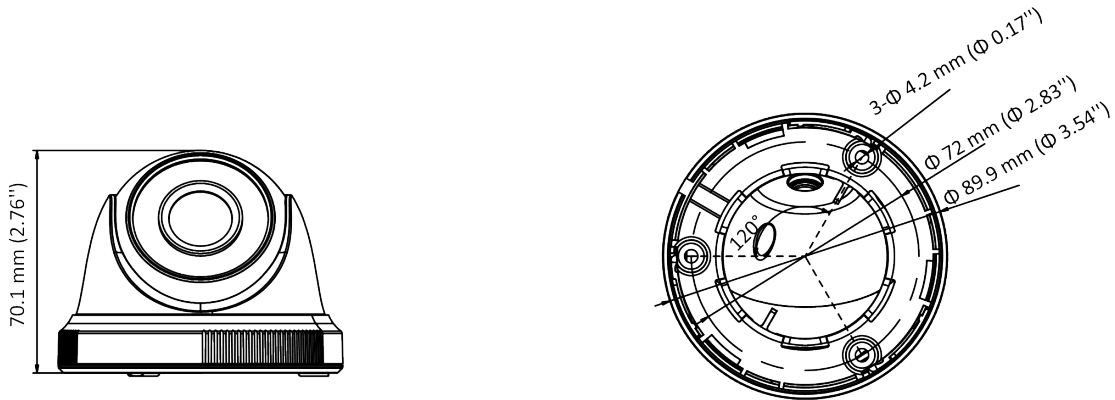

DS-2CE56D0T-IR (C) 2 MP Camera

- 2 MP, 1920 × 1080 resolution
- 2.8 mm, 3.6 mm, 6 mm fixed focal lens
- Smart IR, up to 25 m IR distance
- IP67

Specification

Camera	
Image Sensor	2 MP CMOS
Signal System	PAL/NTSC
Resolution	1920 (H) × 1080 (V)
Frame Rate	TVI: 1080P@30fps, 1080P@25fps
Min. illumination	0.01 Lux@(F1.2, AGC ON), 0 Lux with IR
Shutter Time	PAL: 1/25 s to 1/50, 000 s NTSC: 1/30 s to 1/50, 000 s
Lens	2.8 mm, 3.6 mm, 6 mm fixed lens
Field of View	2.8 mm, horizontal FOV: 106.4°, vertical FOV: 57.9°, diagonal FOV: 124.6° 3.6 mm, horizontal FOV: 79.6°, vertical FOV: 43.5°, diagonal FOV: 93.7° 6 mm, horizontal FOV: 51.9°, vertical FOV: 30°, diagonal FOV: 58.8°
Lens Mount	M12
Day & Night	ICR
WDR (Wide Dynamic Range)	Digital WDR
Angle Adjustment	Pan: 0 to 360°, Tilt: 0 to 75°, Rotation: 0 to 360°
Menu	
Image Mode	STD/HIGH-SAT
AGC	Yes
Day/Night Mode	Auto/Color/BW (Black and White)
White Balance	Auto/Manual
AE (Auto Exposure) Mode	DWDR/BLC/HLC/Global
Noise Reduction	2D DNR
Language	English
Function	Brightness, Sharpness, Smart IR
Interface	
Video Output	1 HD analog output
General	
Operating Conditions	-40 °C to 60 °C (-40 °F to 140 °F), humidity 90% or less (non-condensing)
Power Supply	12 VDC ± 25%
Power Consumption	Max. 3 W
Protection Level	IP67
Material	Main Body: Metal Enclosure: Plastic
IR Range	Up to 25 m
Communication	HIKVISION-C

General	
Dimensions	Φ 89.9 mm × 70.1 mm (Φ 3.54" × 2.76")
Weight	Approx. 173 g (0.38 lb.)

Available Model

DS-2CE56D0T-IR (C)

Dimension

Accessory

DS-1272ZJ-110-TRS
Wall Mount

DS-1275ZJ-SUS
Vertical Pole Mount