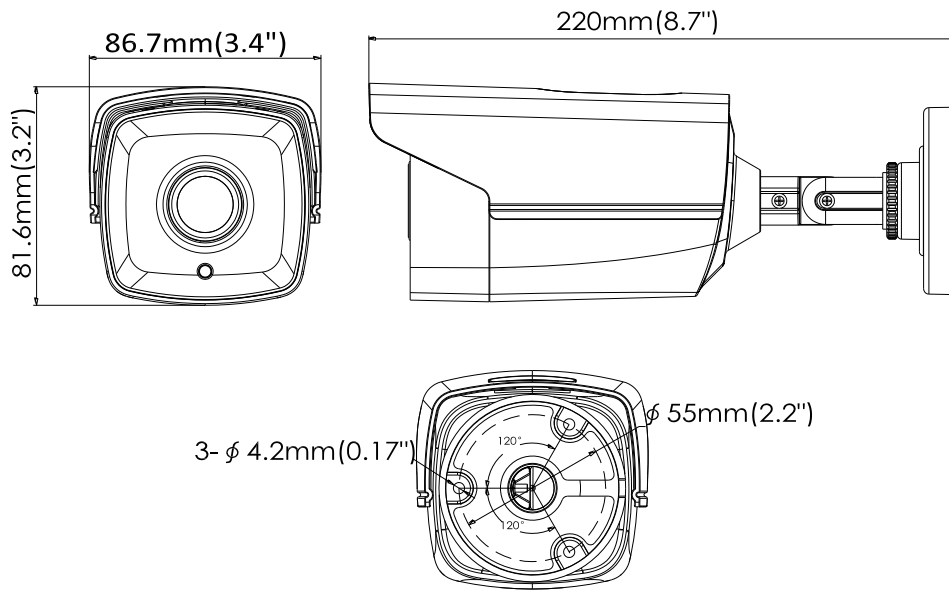

## Specifications

| <b>Camera</b>            |   |
|--------------------------|---|
| Image Sensor             | 2MP CMOS Image Sensor   |
| Signal System            | PAL/NTSC  |
| Frame Rate               | PAL: 1080p@25fps<br>NTSC: 1080p@30fps                                     |
| Resolution               | 1920 (H) × 1080 (V)   |
| Min. illumination        | 0.01 Lux@(F1.2, AGC ON),0 Lux with IR                                     |
| Shutter Time             | 1/25(1/30)s to 1/50,000s  |
| Lens                     | 2.8 mm, 3.6 mm, 6 mm fixed lens   |
| Horizontal Field of View | 103°(2.8 mm), 82.2°(3.6 mm), 54°(6 mm)                                    |
| Lens Mount               | M12   |
| Day & Night              | ICR   |
| Angle Adjustment         | Pan: 0 to 360°, Tilt: 0 to 180°, Rotation: 0 to 360°                      |
| Synchronization          | Internal synchronization  |
| <b>Menu</b>              |   |
| AGC                      | Low/middle/high   |
| Day/Night Mode           | Smart/color/BW(Black and White)   |
| Backlight Compensation   | Yes   |
| DWDR                     | Yes   |
| Language                 | English, Chinese  |
| Functions                | Brightness, Sharpness, DNR, Mirror  |
| <b>Interface</b>         |   |
| Video Output             | 1 HD analog output  |
| <b>General</b>           |   |
| Operating Conditions     | -40 °C to 60 °C (-40 °F to 140 °F), Humidity 90% or less (non-condensing) |
| Power Supply             | 12 VDC±15%  |
| Power Consumption        | Max. 4 W  |
| Ingress Protection       | IP66  |
| Material                 | Front cover: Metal<br>Main body: Plastic<br>Bracket: Metal                |
| IR Range                 | Up to 20 m  |
| Dimensions               | 86.22 mm × 82.05 mm × 220.13 mm(3.39" × 3.23" × 8.67")                    |
| Weight                   | Approx. 430 g (0.95 lb.)  |

## Dimensions