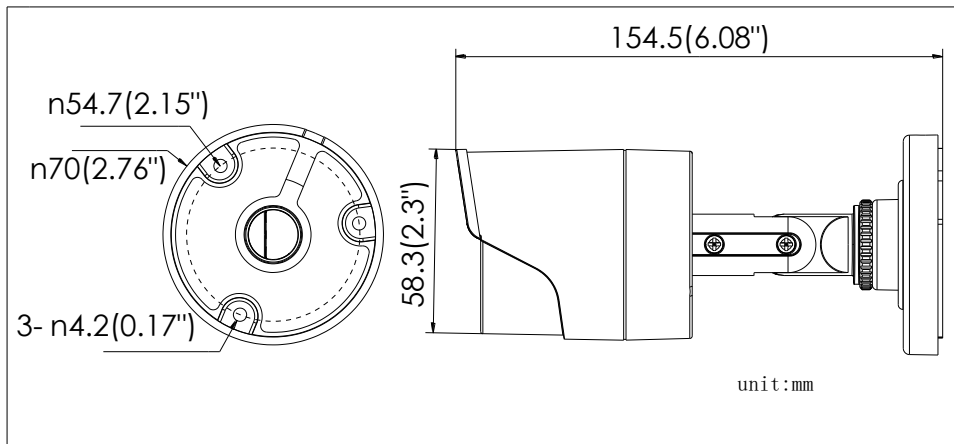

Dimensions